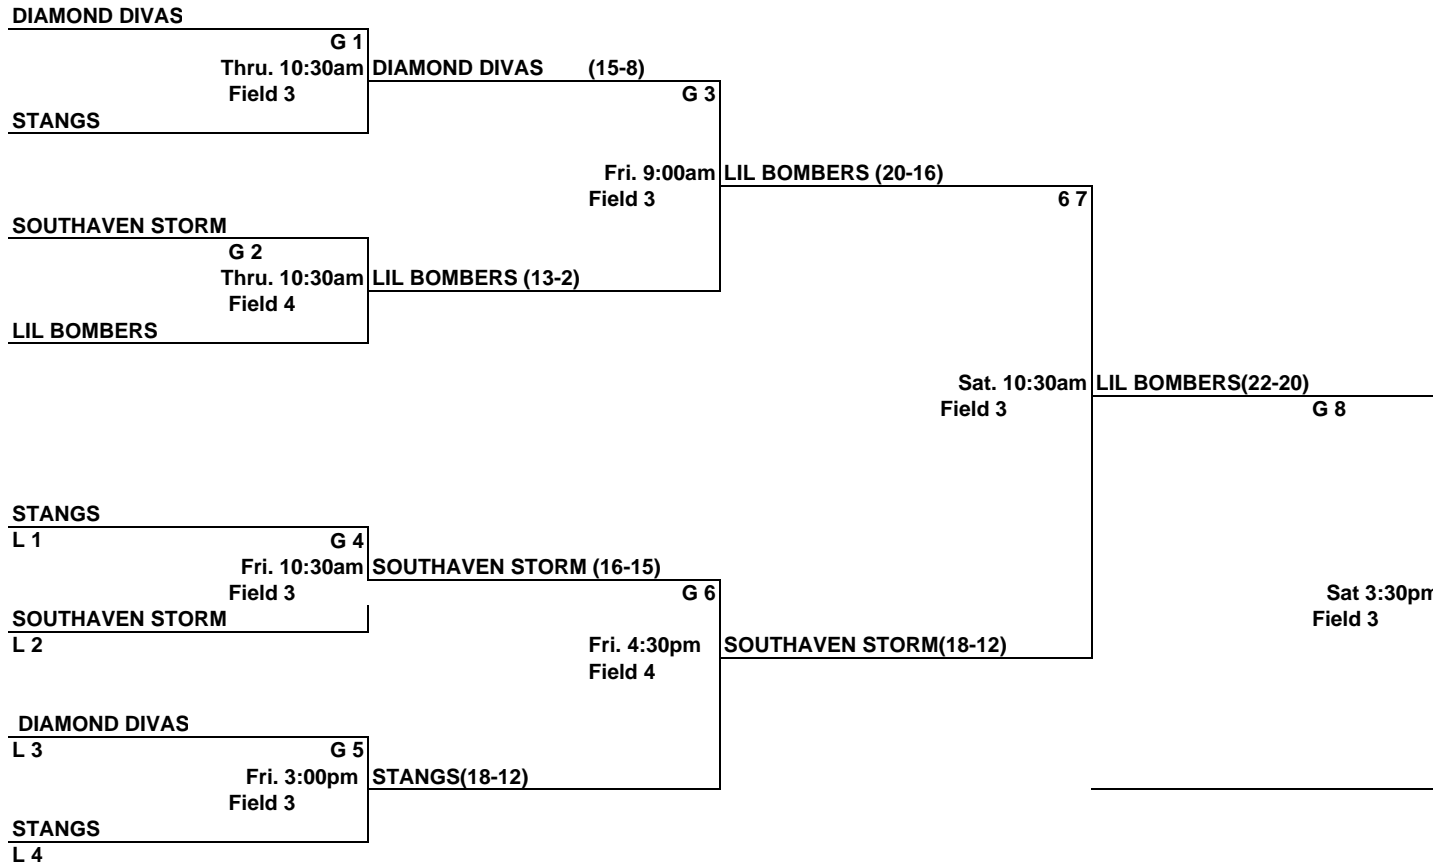

6U

Dizzy Dean Fast Pitch
Greenbrook Softball C
Southaven Ms

WS
omplex